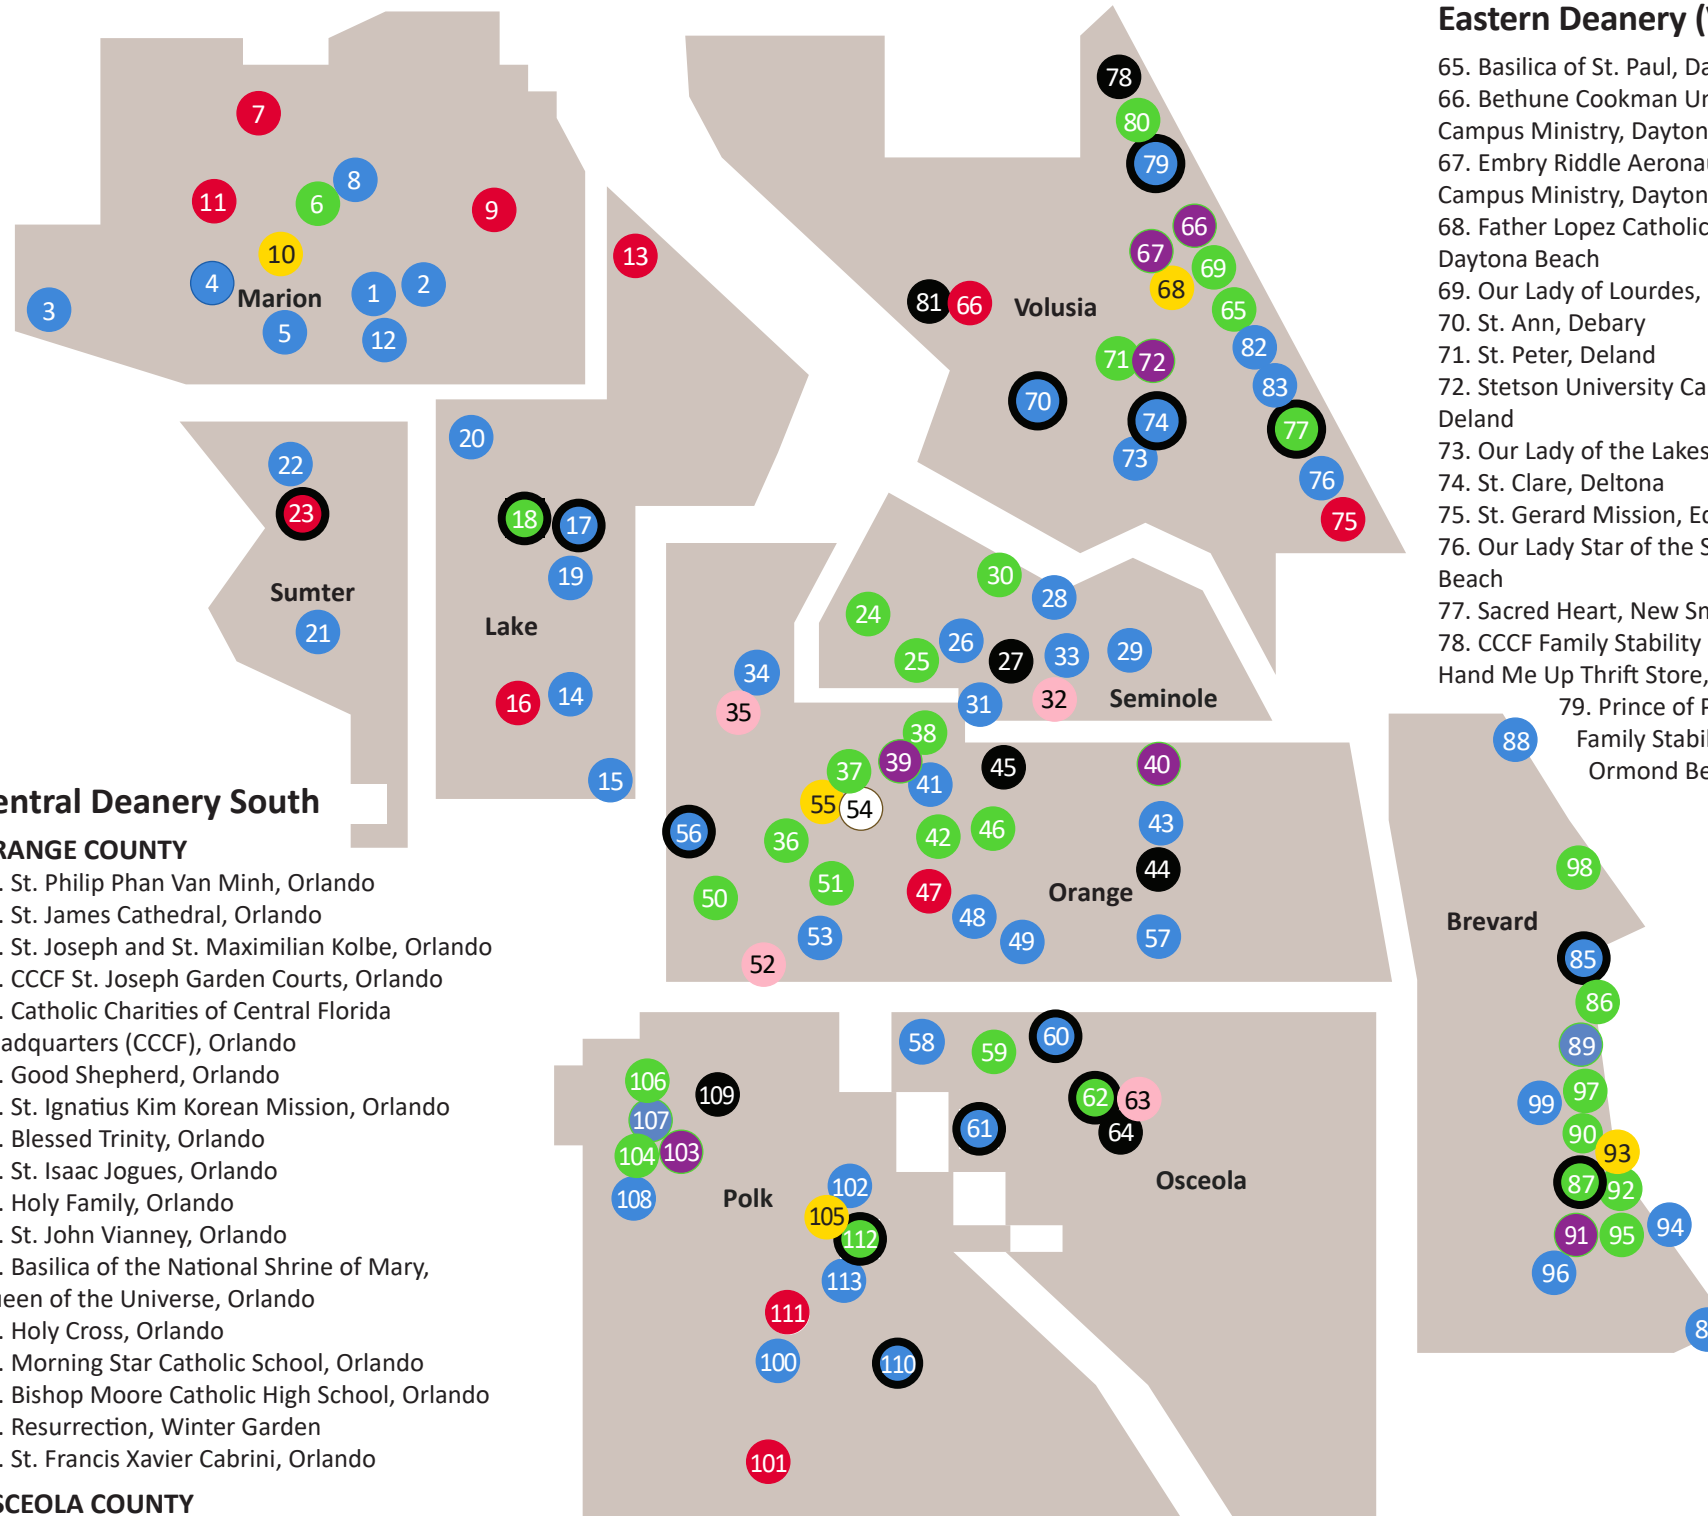

Diocese of Orlando Map of Churches, Missions, Schools and Entities

Northern Deanery

MARION COUNTY

1. St. Theresa, Belleview
2. Immaculate Heart of Mary, Candler
3. St. John the Baptist, Dunnellon
4. Queen of Peace, Ocala
5. St. Jude, Ocala
6. Blessed Trinity, Ocala
7. Christ the King Mission, Ocala
8. Our Lady of the Springs, Ocala
9. St. Joseph of the Forest Mission, Ocala
10. Trinity Catholic High School, Ocala
11. Misión Católica La Guadalupana, Ocala
12. St. Mark the Evangelist, Summerfield

LAKE COUNTY

13. St. Hubert of the Forest Mission, Astor
14. Blessed Sacrament, Clermont
15. St. Faustina, Clermont
16. Santo Toribio Romo Mission, Mascotte
17. St. Mary of the Lakes and CCCF St. Luke Free Medical and Dental Clinic, Eustis
18. St. Paul and CCCF Service Center, Leesburg
19. St. Patrick, Mount Dora
20. St. Timothy, Lady Lake

SUMTER COUNTY

21. St. Lawrence, Bushnell
22. St. Vincent de Paul, Wildwood
23. San Pedro de Jesus Maldonado Mission and CCCF Lazarus Free Medical Clinic, Wildwood

Central Deanery North

SEMINOLE COUNTY

24. Annunciation, Altamonte Springs
25. St. Mary Magdalen, Altamonte Springs
26. St. Augustine, Casselberry
27. CCCF Pathways to Care/Step 2, Casselberry
28. Nativity, Longwood
29. Most Precious Blood, Oviedo
30. All Souls, Sanford
31. Sts. Peter and Paul, Winter Park
32. San Pedro Center, Winter Park
33. St. Stephen, Winter Springs

OSCEOLA COUNTY

58. Corpus Christi, Celebration
59. Holy Redeemer, Kissimmee
60. St. Catherine of Siena, Kissimmee
61. St. Rose of Lima, Kissimmee
62. St. Thomas Aquinas and CCCF St. Thomas Aquinas Medical Clinic, St. Cloud
63. Bishop Grady Villas, St. Cloud
64. CCCF St. Anthony Garden Courts, St. Cloud